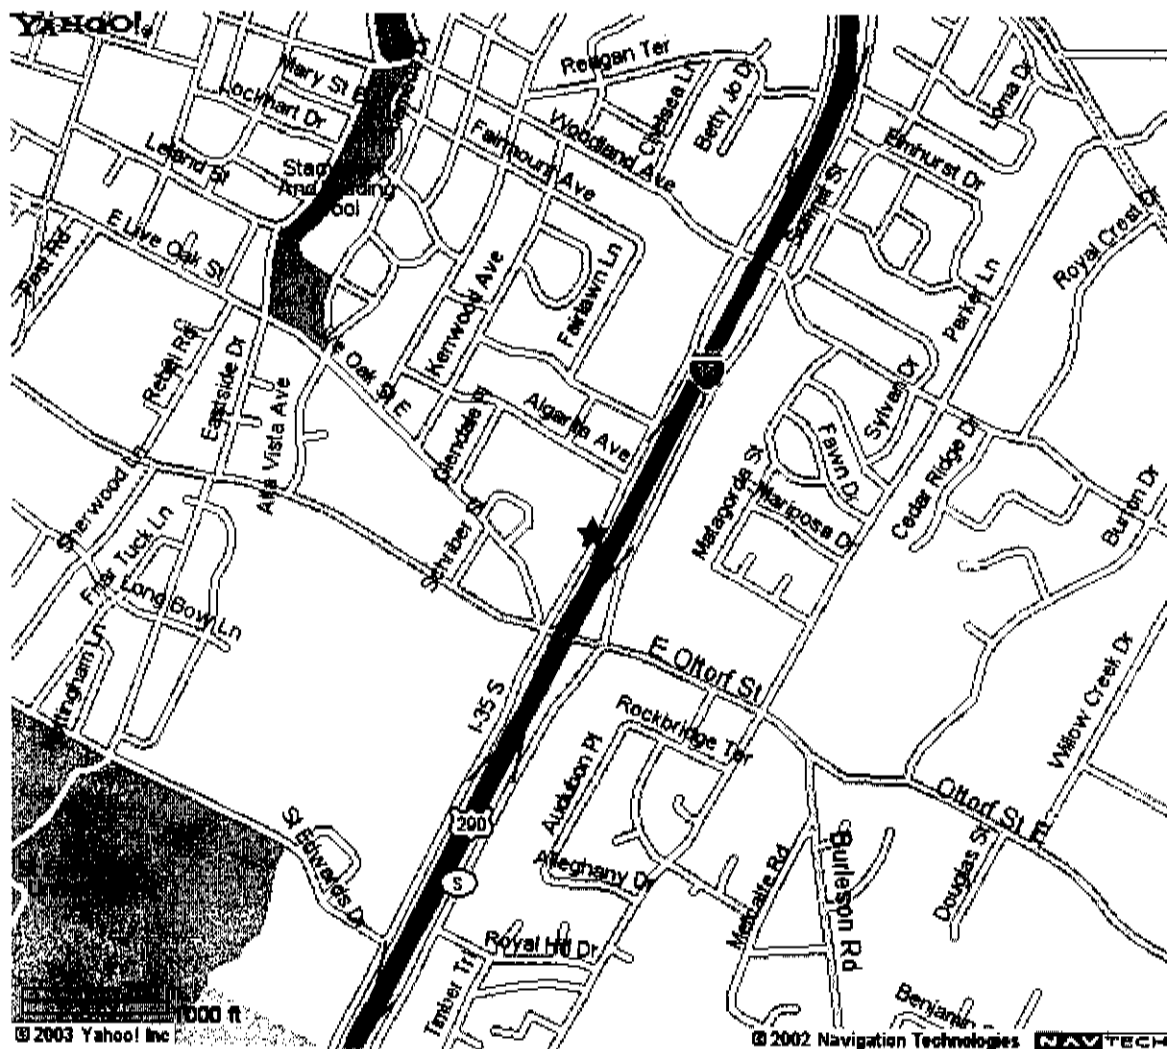

### Yahoo! Maps

[Back to Map](#)

★ 2200 S IH 35  
Austin, TX 78704-4436

When using any driving directions or map, it's a good idea to do a reality check and make sure the road still exists, watch out for construction, and follow all traffic safety precautions. This is only to be used as an aid in planning.

OLTORF ST.

IVE OAK

ACCESS ROAD

INTERSTATE 3  
NORTH -  
(TO D