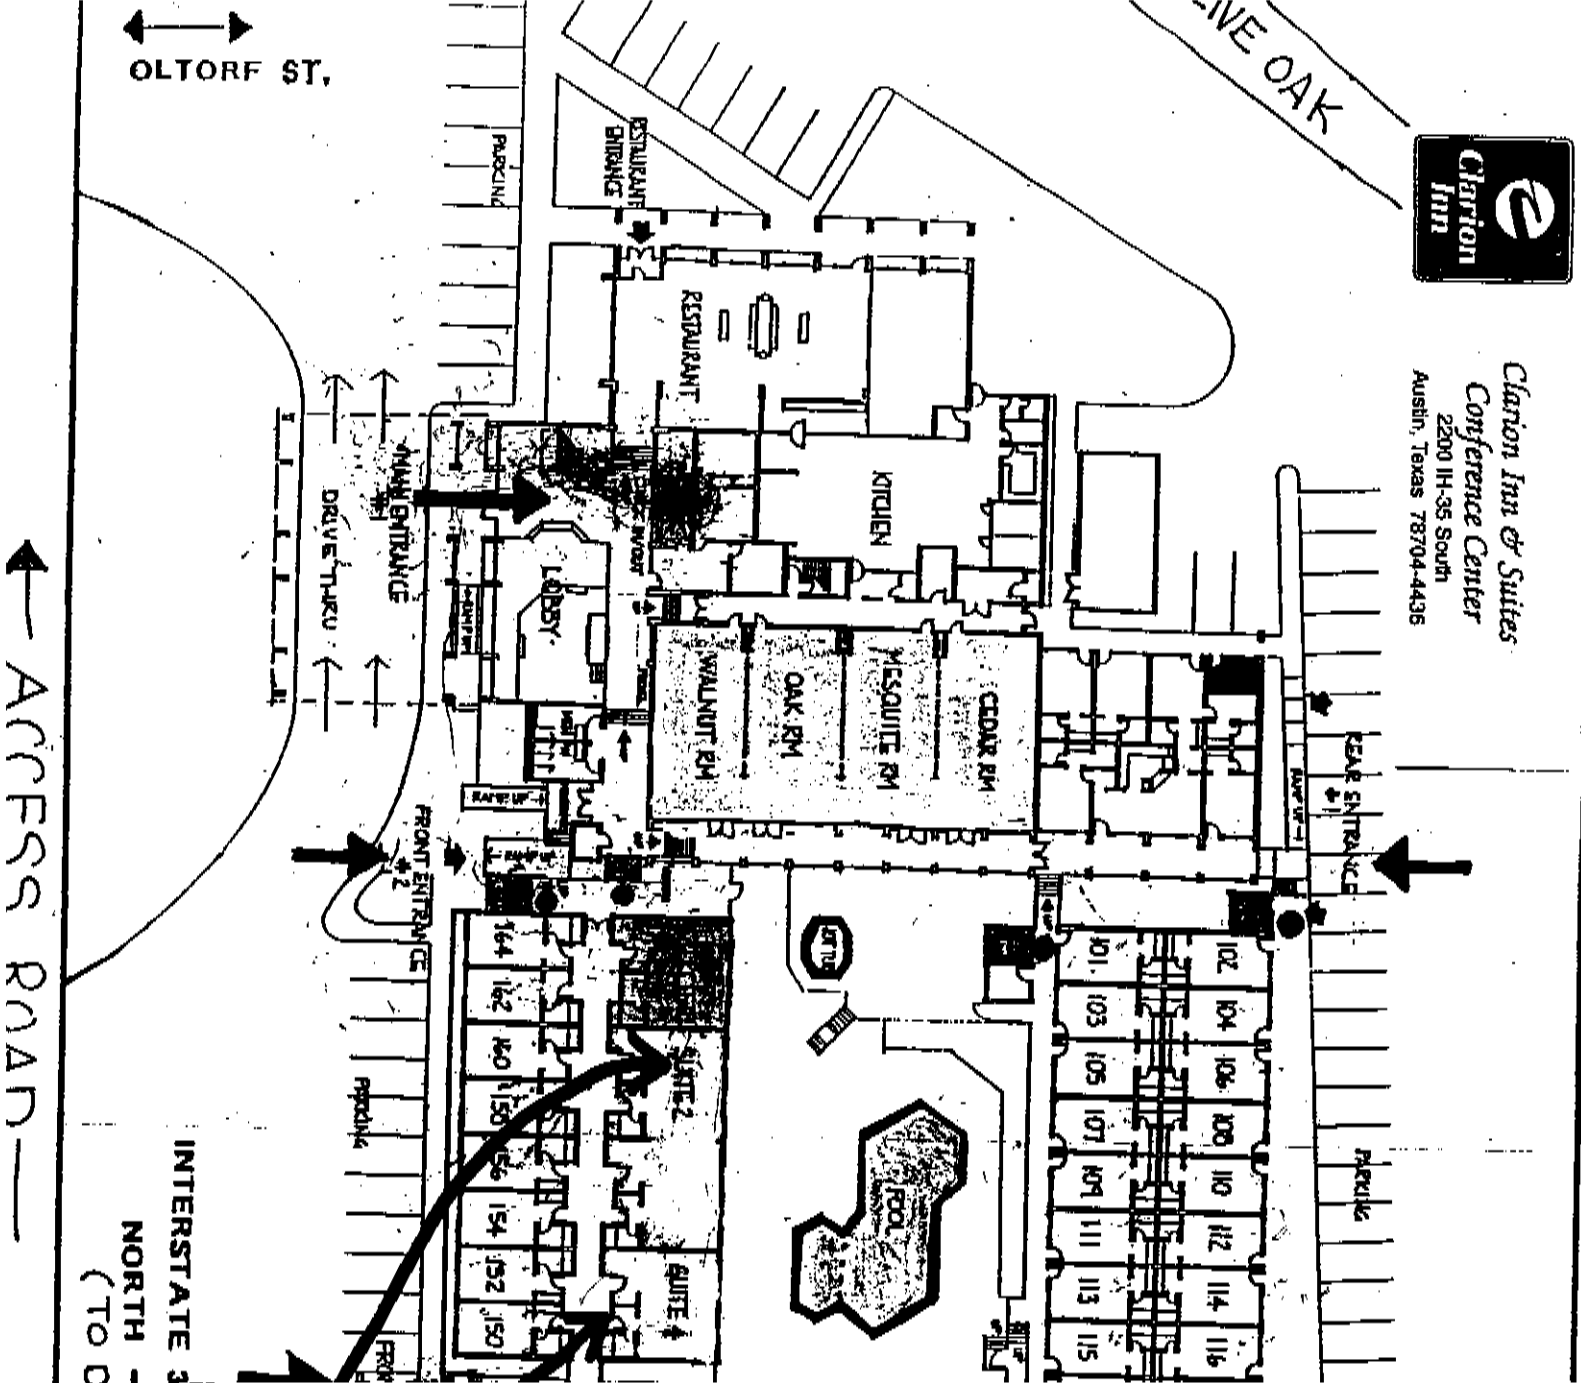

### Yahoo! Maps

[Back to Map](#)

★ 2200 S IH 35  
Austin, TX 78704-4436

When using any driving directions or map, it's a good idea to do a reality check and make sure the road still exists, watch out for construction, and follow all traffic safety precautions. This is only to be used as an aid in planning.

Copyright © 2003 Yahoo! Inc. All rights reserved.  
[Privacy Policy](#) - [Terms of Service](#) - [Copyright Policy](#) - [Yahoo! Maps Terms of Use](#) - [Help](#) - [Ad Feedback](#)

Clarion Inn & Suites  
Conference Center  
2200 IH-35, South  
Austin, Texas 78704-4436

OLTORF ST.

IVE OAK

ACCESS ROAD

INTERSTATE 3  
NORTH -  
(TO D